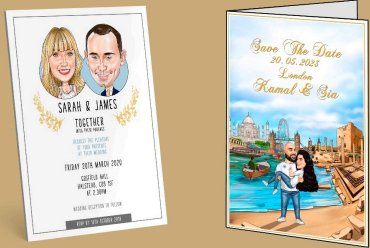

Package 11: Invitation & Greeting Cards (Artwork Only)