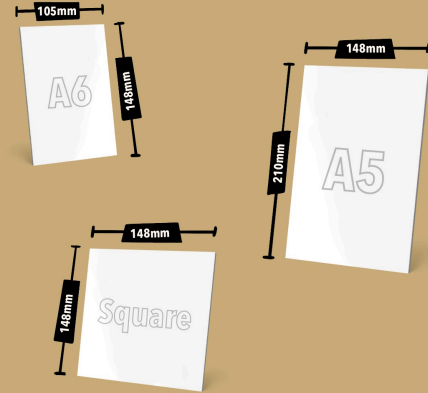

Invitation/ Greeting Card Printing

Number Of People To Draw	Standard Wedding Attire	Traditional Wedding Attire
1 Person	From £125	From £190
2 People	From £145	From £245
3 People	From £170	From £320

Type/ Size of Print	Single Sided Print	Double sided Print
A6 (148mmx105mm)	From £1.20 p/p	From £1.50 p/p
Square(148mmx148mm)	From £1.40 p/p	From £1.70 p/p
A5 (210mmx148mm)	From £1.60 p/p	From £1.90 p/p