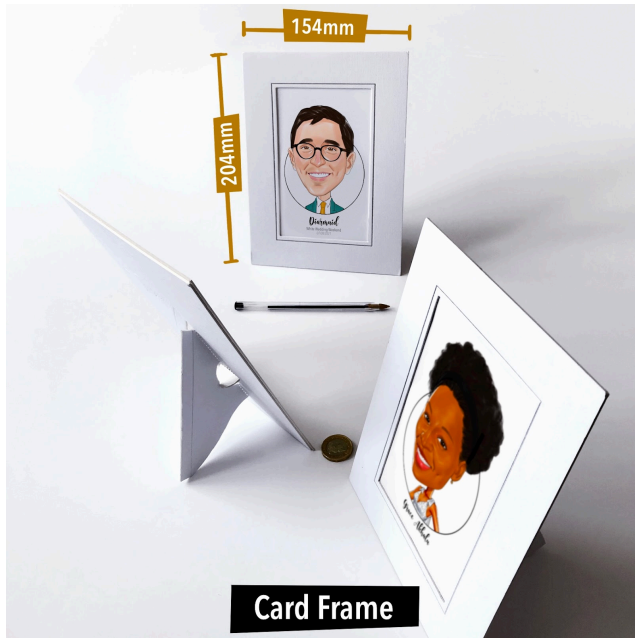

## Invitation/ Greeting Card Printing

Number Of People To Draw	Standard Wedding Attire	Traditional Wedding Attire
1 Person	From £125	From £190
2 People	From £145	From £245
3 People	From £170	From £320

Type/ Size of Print	Single Sided Print	Double sided Print
<b>A6 (148mmx105mm)</b>	From £1.20 p/p	From £1.50 p/p
<b>Square(148mmx148mm)</b>	From £1.40 p/p	From £1.70 p/p
<b>A5 (210mmx148mm)</b>	From £1.60 p/p	From £1.90 p/p

## Place Cards Frames

Place cards are printed on **6"x4" Matte Photo Paper** at no additional cost.  
You can order place card frames to display the artwork upright. Please see options below.

£1.50 per card frame