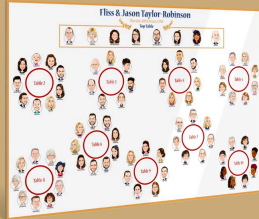

Package 3: Guest Caricature Seating Plan + Place Cards