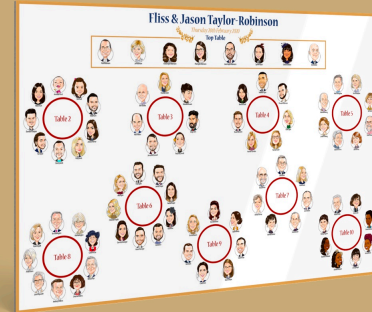

Package 2: Guest Caricature Seating Plan

Number Of People To Draw	Price Per Person (Black & White)	Price Per Person (Colour)
20 - 49 People	~~£12~~ £10 per person	~~£14~~ £12 per person
50 - 99 People	~~£11~~ £9 per person	~~£13~~ £11 per person
100+ People	~~£10~~ £8 per person	~~£12~~ £10 per person