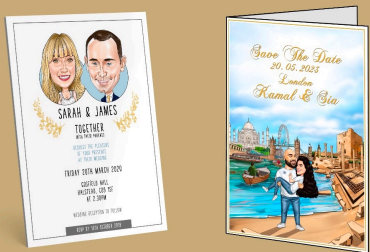

Package 11: Invitation & Greeting Cards (Artwork Only)

Number Of People To Draw	Standard Head & Shoulders	Custom Caricature
1 Person	From ~~£125~~ £95	From ~~£190~~ £160
2 People	From ~~£145~~ £105	From ~~£245~~ £205
3 People	From ~~£170~~ £120	From ~~£320~~ £270