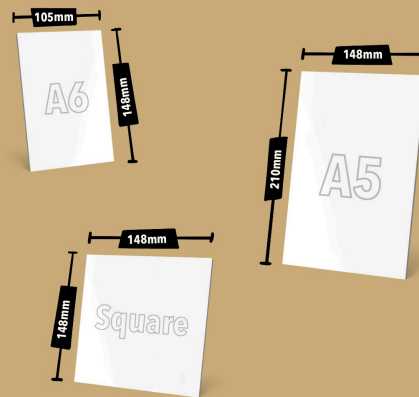

## Package 9: Couple Seating Plan + Cardboard Cutout

Number Of People To Draw	Standard Wedding Attire	Traditional Wedding Attire
1 Person	£305 £275	£325 £295
2 People	£360 £320	£400 £360
3 People	£435 £385	£495 £445

## Package 10: Couple Seating Plan + Welcome Sign + Cutout

Number Of People To Draw	Standard Wedding Attire	Traditional Wedding Attire
1 Person	£455 £425	£475 £445
2 People	£510 £470	£550 £510
3 People	£605 £555	£645 £695

## Package 11: Invitation & Greeting Cards (Artwork Only)

Number Of People To Draw	Standard Head & Shoulders	Custom Caricature
1 Person	From <del>£125</del> £95	From <del>£190</del> £160
2 People	From <del>£145</del> £105	From <del>£245</del> £205
3 People	From <del>£170</del> £120	From <del>£320</del> £270

## Invitation/ Greeting Card Printing

Type/ Size of Print	Single Sided Print	Double sided Print
A6 (148mmx105mm)	<del>£1.20</del> £0.90	<del>£1.50</del> £1.20
Square(148mmx148mm)	<del>£1.40</del> £1.10	<del>£1.70</del> £1.40
A5 (210mmx148mm)	<del>£1.60</del> £1.30	<del>£1.90</del> £1.60